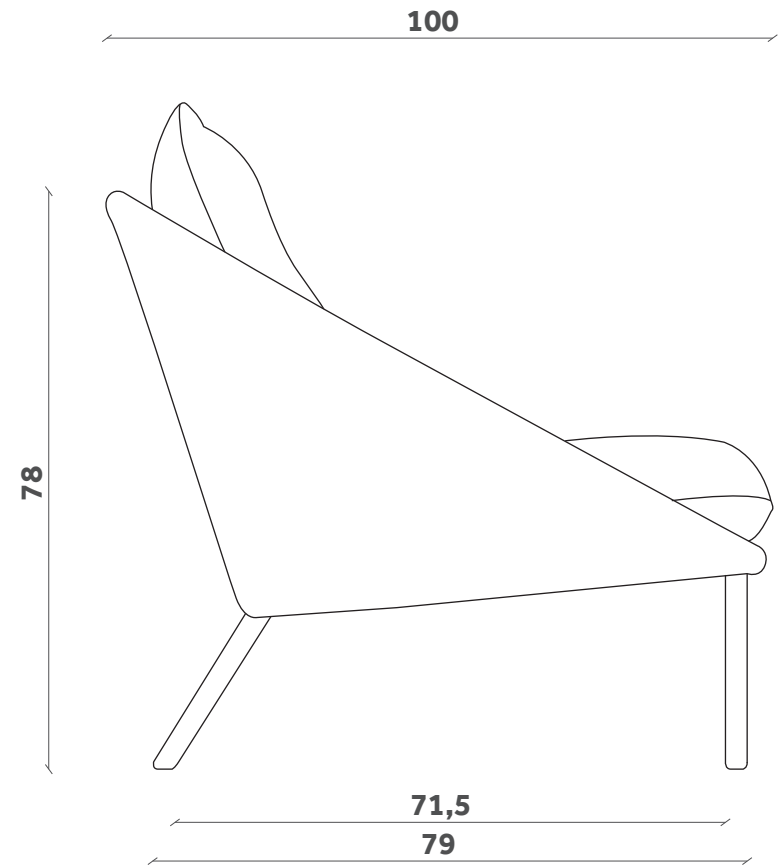

LEM

Poltrona/Armchair

Design Francesco Beghetto

PL 01

FINITURE / FINISHES

Seduta Seat

Tessuto cliente
min. 2 pezzi
h1,40x5,5ml a seduta

Customer own fabric
min. 2 pieces
h1,40x5,5lm each