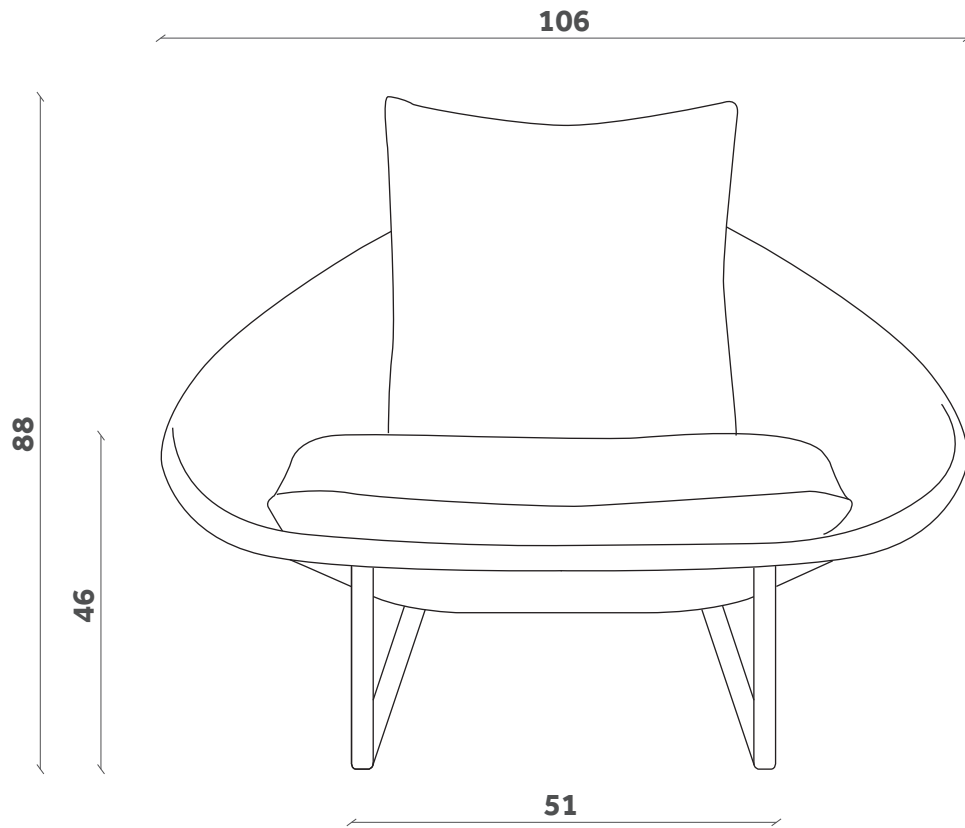

LEM

Poltrona/Armchair

Design Francesco Beghetto

PL 01

FINITURE / FINISHES

Seduta Seat

Tessuto cliente
min. 2 pezzi
h1,40x5,5ml a seduta

Customer own fabric
min. 2 pieces
h1,40x5,5lm each